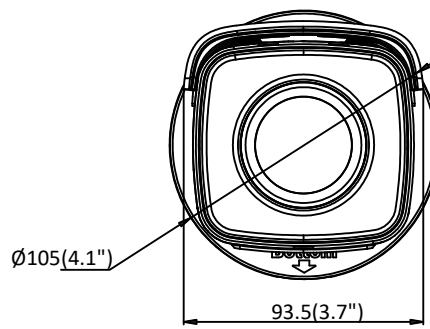

General Function	One-key reset, anti-flicker, three streams, heartbeat, mirror, password protection, privacy mask, watermark, IP address filter
Firmware Version	V5.5.80
API	ONVIF (PROFILE S, PROFILE G), ISAPI
Simultaneous Live View	Up to 6 channels
User/Host	Up to 32 users 3 levels: Administrator, Operator and User
Client	iVMS-4200, Hik-Connect, iVMS-5200, iVMS-4500
Web Browser	Plug-in required live view: IE8+, Chrome 41.0-44, Firefox 30.0-51, Safari 8.0-11 Plug-in free live view: Chrome 45.0+, Firefox 52.0+
Interface	
Communication Interface	1 RJ45 10M/100M self-adaptive Ethernet port
On-board Storage	Built-in micro SD/SDHC/SDXC slot, up to 128 GB
Reset Button	Yes
Smart Feature-set	
Behavior Analysis	Line crossing detection, intrusion detection, unattended baggage detection, object removal detection
Exception Detection	Scene change detection
Face Detection	Yes
General	
Operating Conditions	-30 °C to +60 °C (-22 °F to +140 °F), humidity 95% or less (non-condensing)
Power Supply	12 VDC ± 25%, 5.5 mm coaxial power plug PoE (802.3af, class 3)
Power Consumption	-I5: 12 VDC, 0.7 A, max: 9 W PoE: (802.3af, 36 VDC to 57 VDC), 0.3 A to 0.1 A, max: 11 W -I8: 12 VDC, 1 A, max: 11 W PoE: (802.3af, 36 VDC to 57 VDC), 0.4 A to 0.1 A, max: 12.9 W
IR Range	-I5: Up to 50 m -I8: Up to 80 m
Wavelength	850 nm
Protection Level	IP67
Material	Front cover: metal, back cover: metal
Dimensions	Camera: Ø105 × 289.5 mm (4.1" × 11.4")
Weight	Camera: 1000 g (2.2 lb.) With package: 1500 g (3.3 lb.)

Available Model

DS-2CD2T85G1-I5 (2.8/4/6 mm), DS-2CD2T85G1-I8 (2.8/4/6 mm)

Dimension

Unit: mm(inch)

Accessory

Rubber Sleeve
Rubber sleeve with weather proof

DS-1275ZJ-SUS
Vertical Pole Mount

DS-1276ZJ-SUS
Corner Mount