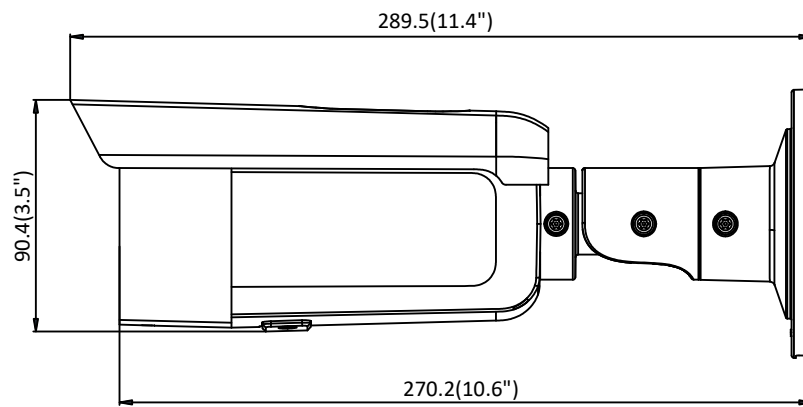

General Function	One-key reset, anti-flicker, three streams, heartbeat, mirror, password protection, privacy mask, watermark, IP address filter
Firmware Version	V5.5.80
API	ONVIF (PROFILE S, PROFILE G), ISAPI
Simultaneous Live View	Up to 6 channels
User/Host	Up to 32 users 3 levels: Administrator, Operator and User
Client	iVMS-4200, Hik-Connect, iVMS-5200, iVMS-4500
Web Browser	Plug-in required live view: IE8+, Chrome 41.0-44, Firefox 30.0-51, Safari 8.0-11 Plug-in free live view: Chrome 45.0+, Firefox 52.0+
Interface	
Communication Interface	1 RJ45 10M/100M self-adaptive Ethernet port
On-board Storage	Built-in micro SD/SDHC/SDXC slot, up to 128 GB
Reset Button	Yes
Smart Feature-set	
Behavior Analysis	Line crossing detection, intrusion detection, unattended baggage detection, object removal detection
Exception Detection	Scene change detection
Face Detection	Yes
General	
Operating Conditions	-30 °C to +60 °C (-22 °F to +140 °F), humidity 95% or less (non-condensing)
Power Supply	12 VDC ± 25%, 5.5 mm coaxial power plug PoE (802.3af, class 3)
Power Consumption	-I5: 12 VDC, 0.7 A, max: 9 W PoE: (802.3af, 36 VDC to 57 VDC), 0.3 A to 0.1 A, max: 11 W -I8: 12 VDC, 1 A, max: 11 W PoE: (802.3af, 36 VDC to 57 VDC), 0.4 A to 0.1 A, max: 12.9 W
IR Range	-I5: Up to 50 m -I8: Up to 80 m
Wavelength	850 nm
Protection Level	IP67
Material	Front cover: metal, back cover: metal
Dimensions	Camera: Ø105 × 289.5 mm (4.1" × 11.4")
Weight	Camera: 1000 g (2.2 lb.) With package: 1500 g (3.3 lb.)

Available Model

DS-2CD2T85G1-I5 (2.8/4/6 mm), DS-2CD2T85G1-I8 (2.8/4/6 mm)

Dimension

Unit: mm(inch)

Accessory

Rubber Sleeve
Rubber sleeve with weather proof

DS-1275ZJ-SUS
Vertical Pole Mount

DS-1276ZJ-SUS
Corner Mount