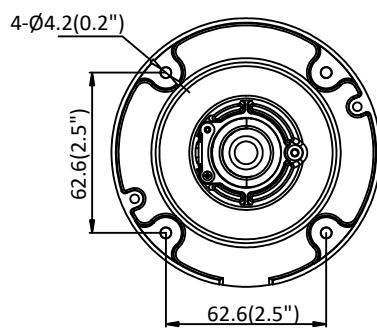

General Function	One-key reset, anti-flicker, three streams, heartbeat, mirror, password protection, privacy mask, watermark, IP address filter
Firmware Version	V5.5.80
API	ONVIF (PROFILE S, PROFILE G), ISAPI
Simultaneous Live View	Up to 6 channels
User/Host	Up to 32 users 3 levels: Administrator, Operator and User
Client	iVMS-4200, Hik-Connect, iVMS-5200, iVMS-4500
Web Browser	Plug-in required live view: IE8+, Chrome 41.0-44, Firefox 30.0-51, Safari 8.0-11 Plug-in free live view: Chrome 45.0+, Firefox 52.0+
Interface	
Communication Interface	1 RJ45 10M/100M self-adaptive Ethernet port
On-board Storage	Built-in micro SD/SDHC/SDXC slot, up to 128 GB
Reset Button	Yes
Smart Feature-set	
Behavior Analysis	Line crossing detection, intrusion detection, unattended baggage detection, object removal detection
Exception Detection	Scene change detection
Face Detection	Yes
General	
Operating Conditions	-30 °C to +60 °C (-22 °F to +140 °F), humidity 95% or less (non-condensing)
Power Supply	12 VDC ± 25%, 5.5 mm coaxial power plug PoE (802.3af, class 3)
Power Consumption	-I5: 12 VDC, 0.7 A, max: 9 W PoE: (802.3af, 36 VDC to 57 VDC), 0.3 A to 0.1 A, max: 11 W -I8: 12 VDC, 1 A, max: 11 W PoE: (802.3af, 36 VDC to 57 VDC), 0.4 A to 0.1 A, max: 12.9 W
IR Range	-I5: Up to 50 m -I8: Up to 80 m
Wavelength	850 nm
Protection Level	IP67
Material	Front cover: metal, back cover: metal
Dimensions	Camera: Ø105 × 289.5 mm (4.1" × 11.4")
Weight	Camera: 1000 g (2.2 lb.) With package: 1500 g (3.3 lb.)

Available Model

DS-2CD2T85G1-I5 (2.8/4/6 mm), DS-2CD2T85G1-I8 (2.8/4/6 mm)

Dimension

Unit: mm(inch)

Accessory

Rubber Sleeve
Rubber sleeve with weather proof

DS-1275ZJ-SUS
Vertical Pole Mount

DS-1276ZJ-SUS
Corner Mount